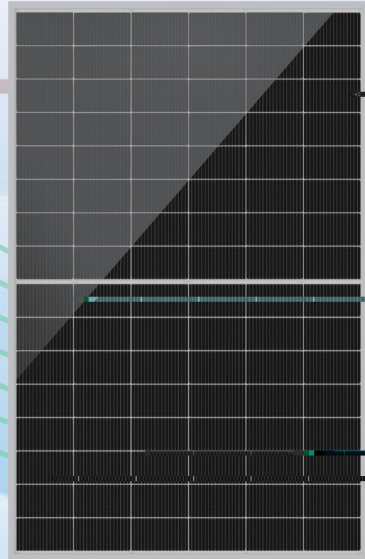

**HT** 210R  
TOPCon

445~465W

Munich RE

info@hysolar.com

<https://www.hysolar.com>